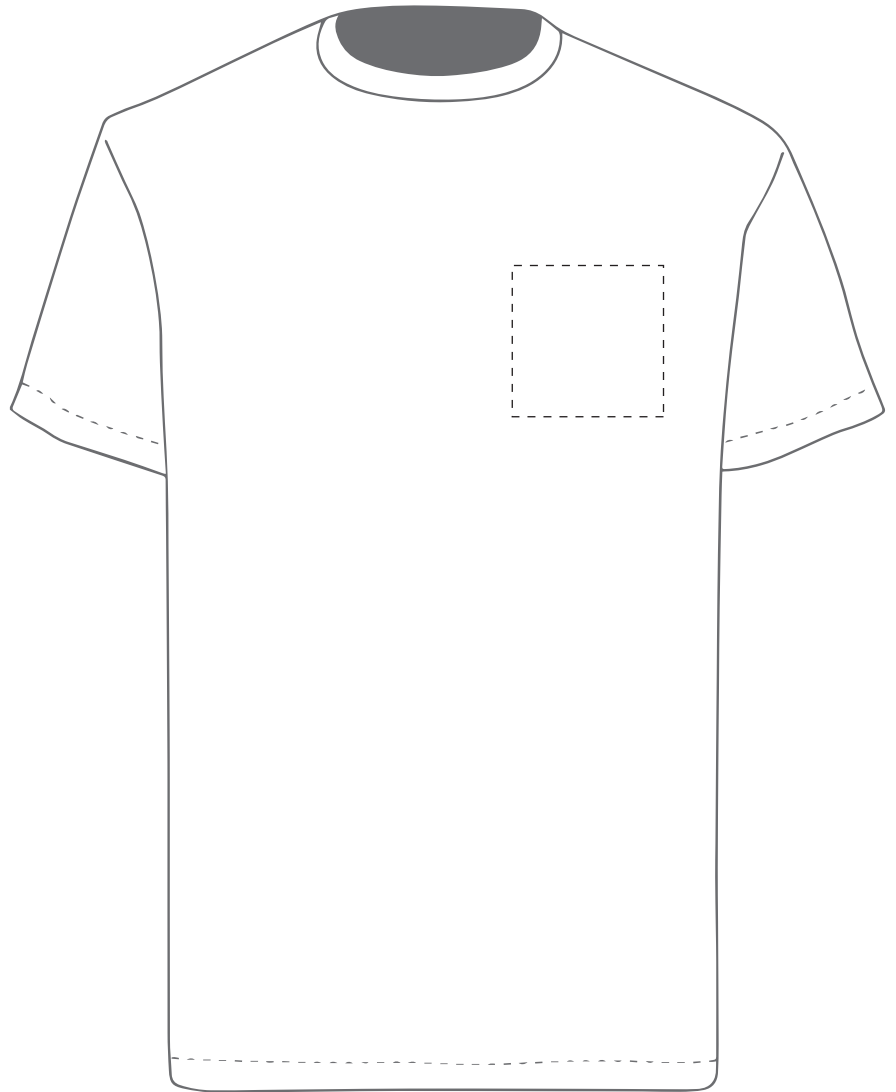

Your Ref:	Quantity:	Product Code: TF0004
Our Ref:	Version: 1	Product Colour: White

PRINTING CONCERNS: PRINT MAY DISCOLOUR

PRODUCT INFO: DUE TO THE NATURE OF THE PRODUCT THE PRINT POSITION MAY VARY BY 2 - 3 MM

PANTONE REFERENCE(S)

The dashed line is to demonstrate print area and will not appear on your printed item

- Colour 1
- Colour 1
- Colour 1
- Colour 1

ARTWORK SCALE 20%

Product Image for visualisation
- colours may vary