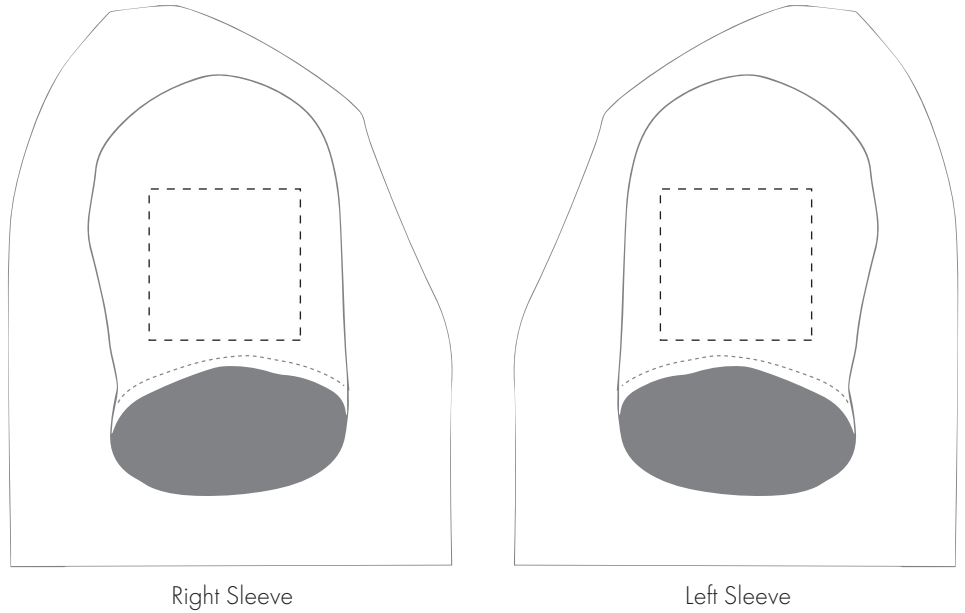

Your Ref:	Quantity:	Product Code: TF0004
Our Ref:	Version: 1	Product Colour: White

PRINTING CONCERNS: PRINT MAY DISCOLOUR

PRODUCT INFO: DUE TO THE NATURE OF THE PRODUCT THE PRINT POSITION MAY VARY BY 2 - 3 MM

PANTONE REFERENCE(S)

The dashed line is to demonstrate print area and will not appear on your printed item

- Colour 1
- Colour 1
- Colour 1
- Colour 1

ARTWORK SCALE 25%