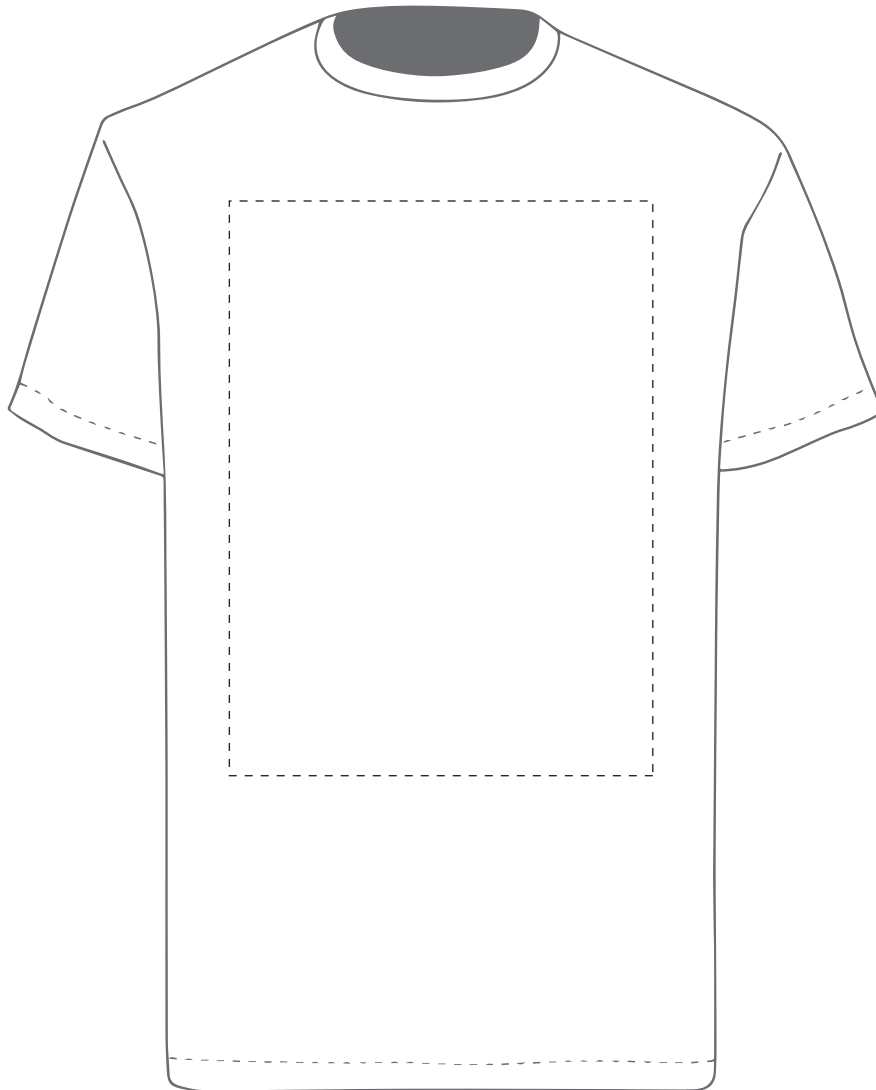

Your Ref:	Quantity:	Product Code: TF0004
Our Ref:	Version: 1	Product Colour: White

PRINTING CONCERNS: PRINT MAY DISCOLOUR

PRODUCT INFO: DUE TO THE NATURE OF THE PRODUCT THE PRINT POSITION MAY VARY BY 2 - 3 MM

PANTONE REFERENCE(S)

The dashed line is to demonstrate print area and will not appear on your printed item

- Colour 1
- Colour 1
- Colour 1
- Colour 1

ARTWORK SCALE 20%