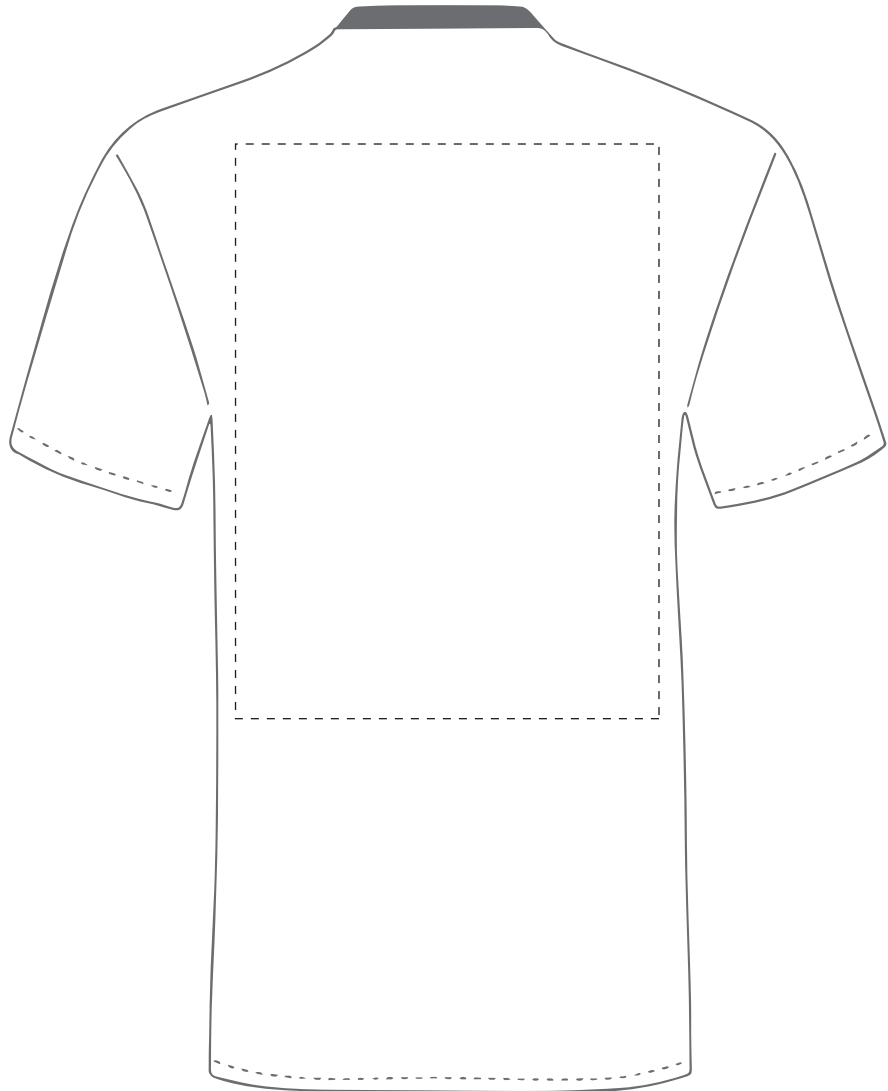

Your Ref:	Quantity:	Product Code: TF0004
Our Ref:	Version: 1	Product Colour: White

PRINTING CONCERNS: PRINT MAY DISCOLOUR

PRODUCT INFO: DUE TO THE NATURE OF THE PRODUCT THE PRINT POSITION MAY VARY BY 2 - 3 MM

PANTONE REFERENCE(S)

The dashed line is to demonstrate print area and will not appear on your printed item

- Colour 1
- Colour 1
- Colour 1
- Colour 1

ARTWORK SCALE 20%