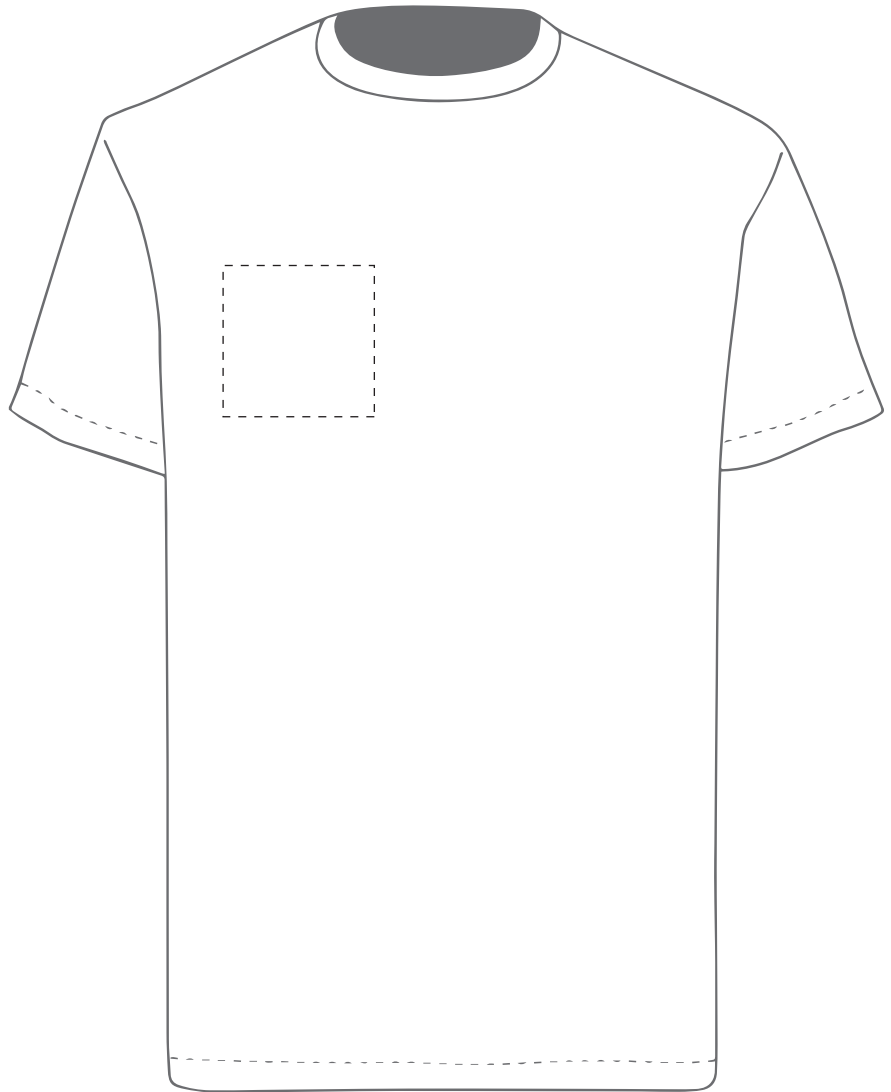

Your Ref:	Quantity:	Product Code: TF0004
Our Ref:	Version: 1	Product Colour: White

PRINTING CONCERNS: PRINT MAY DISCOLOUR

PRODUCT INFO: DUE TO THE NATURE OF THE PRODUCT THE PRINT POSITION MAY VARY BY 2 - 3 MM

PANTONE REFERENCE(S)

The dashed line is to demonstrate print area and will not appear on your printed item

- Colour 1
- Colour 1
- Colour 1
- Colour 1

ARTWORK SCALE 20%